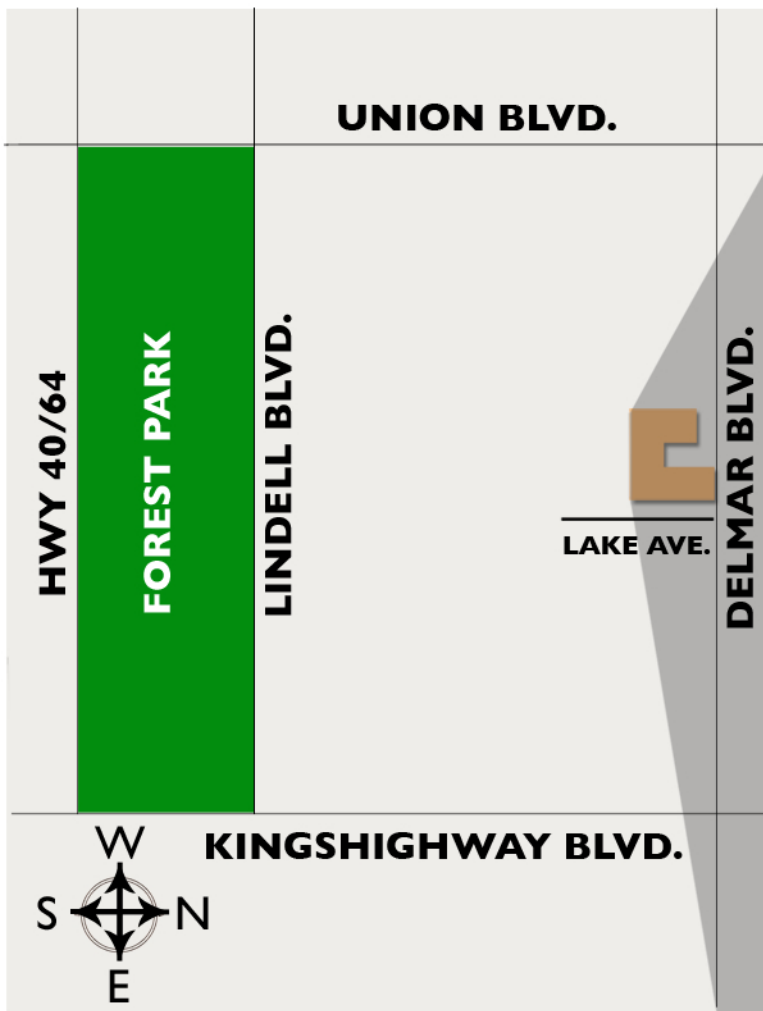

DIRECTIONAL MAP

DRIVING DIRECTIONS

KINGSHIGHWAY EXIT FROM HWY 40 OR 44

NORTH on Kingshighway
WEST on Delmar Blvd.
LEFT into parking lot at Lake Ave.

KINGSHIGHWAY EXIT FROM HWY 70

SOUTH on Kingshighway
WEST on Delmar Blvd.
LEFT into parking lot at Lake Ave.

PARKING MAP