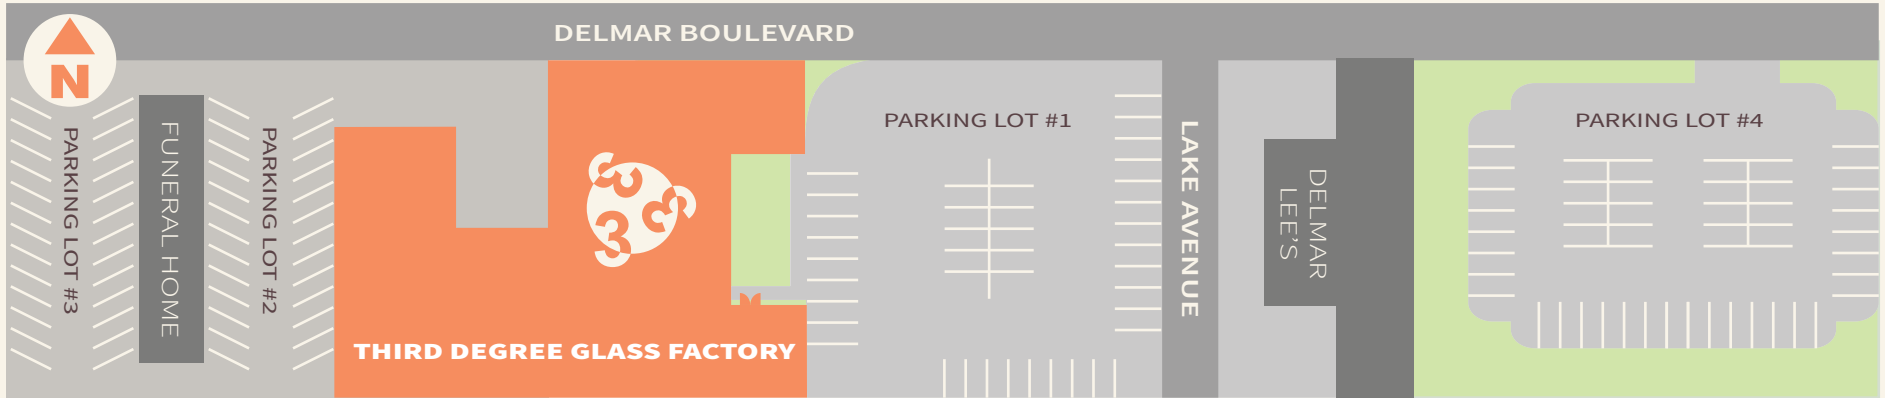

PARKING INFORMATION FOR THIRD DEGREE GLASS FACTORY

DRIVING DIRECTIONS

Kingshighway Exit from HWY 40 or 44

North on Kingshighway
West on Delmar Blvd.
Left into parking lot at Lake Ave.

Kingshighway Exit from HWY 70

South on Kingshighway
West on Delmar Blvd.
Left into parking lot at Lake Ave.