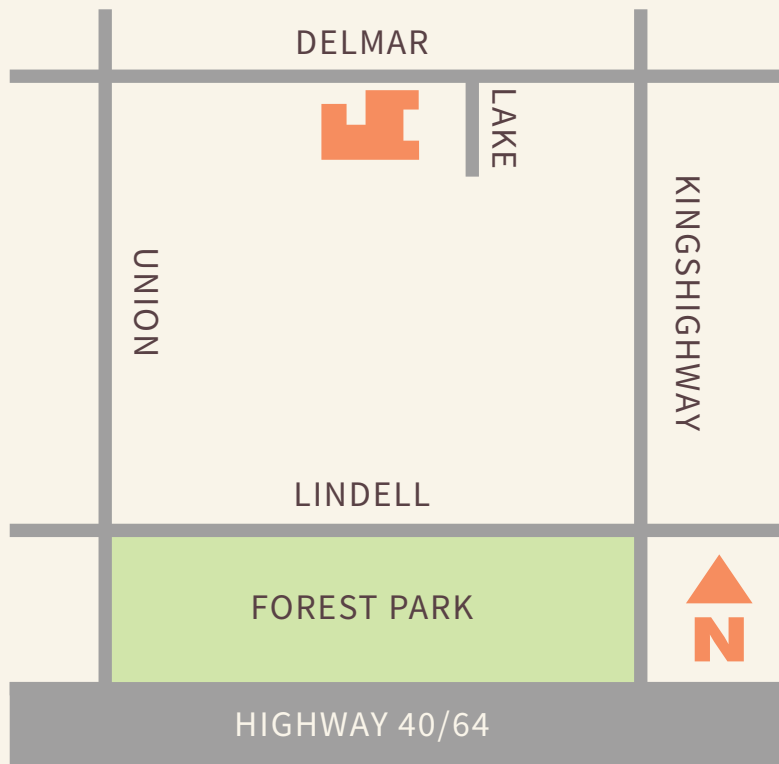

PARKING INFORMATION FOR THIRD DEGREE GLASS FACTORY

DRIVING DIRECTIONS

Kingshighway Exit from HWY 40 or 44

North on Kingshighway
West on Delmar Blvd.
Left into parking lot at Lake Ave.

Kingshighway Exit from HWY 70

South on Kingshighway
West on Delmar Blvd.
Left into parking lot at Lake Ave.